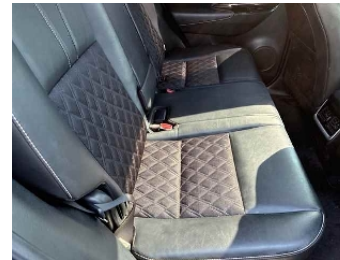

TOYOTA
HARRIER

NIKKYO CO., LTD.

First Registration Year: 2015/8
Manufacture Year: 0

NK-390110

Model: ZSU60W
Grade: ELEGANCE / SUN ROOF / AERO BODY KIT
Fuel: Petrol
Drive Train: 2WD

Chassis No: ZSU60-0060***
Engine:
Seats:

Transmission: AT
Mileage: 102,000 km
Engine Capacity: 1980 cc
Color: BLACK(202)

0.0
Exterior

0.0
Interior

Other Information:

Vehicle Options:

Pwr Steering	Pwr Window	Air Cond.	Stereo	Car CD
ABS	Airbag	Pwr Seat	Seat Heater	Pwr Mirror
Center Lock	Alloy Wheels	Grill Guard	Fog Lamp	Rear Spoiler
Rear Wiper	Sunroof	Spare Tire	Remote Key	Leather Seats
Cruise Control	Navi/TV	Spare Key	Operators Manual	