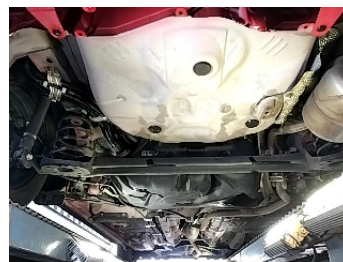

TOYOTA

VITZ

NIKKYO CO., LTD.

First Registration Year: 2015/4

Manufacture Year: 0

NK-389921

Model: KSP130  
Grade: F  
Fuel: Petrol  
Drive Train: 2WD

Chassis No: KSP130-2143\*\*\*  
Engine: 1KR  
Seats: 5

Transmission: AT  
Mileage: 107,000 km  
Engine Capacity: 990 cc  
Color: RED

99.0  
Exterior

99.0  
Interior

Other Information:

Vehicle Options:

Pwr Steering	Pwr Window	Air Cond.	Stereo	Car CD
ABS	Airbag	Pwr Seat	Seat Heater	Pwr Mirror
Center Lock	Alloy Wheels	Grill Guard	Fog Lamp	Rear Spoiler
Rear Wiper	Sunroof	Spare Tire	Remote Key	Leather Seats
Cruise Control	Navi/TV	Spare Key	Operators Manual	