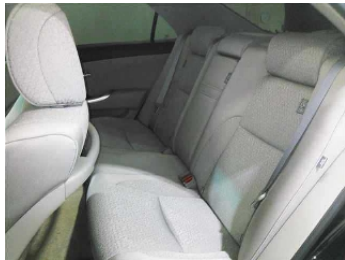

TOYOTA

CROWN

NIKKYO CO., LTD.

First Registration Year: 2012/2

Manufacture Year: 0

NK-389725

Model: GRS202
Grade: ROYAL SALOON
Fuel: Petrol
Drive Train: 2WD

Chassis No: GRS202-1010***
Engine:
Seats:

Transmission: AT
Mileage: 150,000 km
Engine Capacity: 2990 cc
Color: BLACK(202)

0.0
Exterior

0.0
Interior

Other Information:

Vehicle Options:

Pwr Steering	Pwr Window	Air Cond.	Stereo	Car CD
ABS	Airbag	Pwr Seat	Seat Heater	Pwr Mirror
Center Lock	Alloy Wheels	Grill Guard	Fog Lamp	Rear Spoiler
Rear Wiper	Sunroof	Spare Tire	Remote Key	Leather Seats
Cruise Control	Navi/TV	Spare Key	Operators Manual	