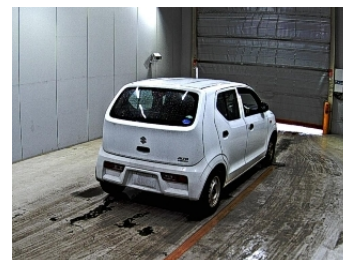

SUZUKI

ALTO VAN

NIKKYO CO., LTD.

First Registration Year: 2017/11

Manufacture Year: 0

NK-389672

Model: HA36V  
Grade: VP  
Fuel: Petrol  
Drive Train: 2WD

Chassis No: HA36V-129\*\*\*  
Engine:  
Seats:

Transmission: AT  
Mileage: 108,000 km  
Engine Capacity: 650 cc  
Color: WHITE(26U)

99.0  
Exterior

99.0  
Interior

Other Information:

Vehicle Options:

Pwr Steering	Pwr Window	Air Cond.	Stereo	Car CD
ABS	Airbag	Pwr Seat	Seat Heater	Pwr Mirror
Center Lock	Alloy Wheels	Grill Guard	Fog Lamp	Rear Spoiler
Rear Wiper	Sunroof	Spare Tire	Remote Key	Leather Seats
Cruise Control	Navi/TV	Spare Key	Operators Manual	