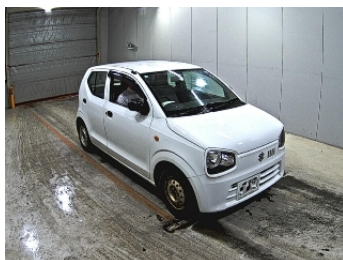

SUZUKI

ALTO VAN

NIKKYO CO., LTD.

First Registration Year: 2017/11

Manufacture Year: 0

NK-389672

Model: HA36V  
Grade: VP  
Fuel: Petrol  
Drive Train: 2WD

Chassis No: HA36V-129\*\*\*  
Engine:  
Seats:

Transmission: AT  
Mileage: 108,000 km  
Engine Capacity: 650 cc  
Color: WHITE(26U)

99.0  
Exterior

99.0  
Interior

Other Information:

Vehicle Options:

Pwr Steering	Pwr Window	Air Cond.	Stereo	Car CD
ABS	Airbag	Pwr Seat	Seat Heater	Pwr Mirror
Center Lock	Alloy Wheels	Grill Guard	Fog Lamp	Rear Spoiler
Rear Wiper	Sunroof	Spare Tire	Remote Key	Leather Seats
Cruise Control	Navi/TV	Spare Key	Operators Manual	