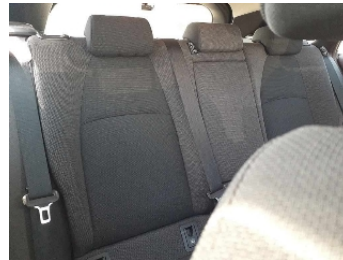

Transmission: AT  
Mileage: 93,000 km  
Engine Capacity: 1790 cc  
Color: GRAY(1K3)

4.5  
Exterior

4.0  
Interior

Other Information:

AUCTION GRADE 4.5

Vehicle Options:

Pwr Steering	Pwr Window	Air Cond.	Stereo	Car CD
ABS	Airbag	Pwr Seat	Seat Heater	Pwr Mirror
Center Lock	Alloy Wheels	Grill Guard	Fog Lamp	Rear Spoiler
Rear Wiper	Sunroof	Spare Tire	Remote Key	Leather Seats
Cruise Control	Navi/TV	Spare Key	Operators Manual	