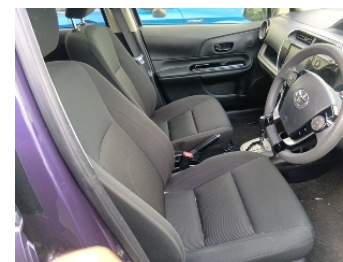

Color: PURPLE(9AR)

99.0
Exterior

99.0
Interior

Other Information:

ODO 109538 km

Vehicle Options:

Pwr Steering	Pwr Window	Air Cond.	Stereo	Car CD
ABS	Airbag	Pwr Seat	Seat Heater	Pwr Mirror
Center Lock	Alloy Wheels	Grill Guard	Fog Lamp	Rear Spoiler
Rear Wiper	Sunroof	Spare Tire	Remote Key	Leather Seats
Cruise Control	Navi/TV	Spare Key	Operators Manual	