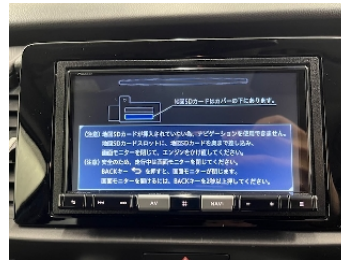

HONDA

FIT

NIKKYO CO., LTD.

First Registration Year: 2022/3

Manufacture Year: 2021

NK-388957

Model: GR1
Grade: BASIC
Fuel: Petrol
Drive Train: 2WD

Chassis No: GR1-1106***
Engine:
Seats:

Transmission: AT
Mileage: 70,000 km
Engine Capacity: 1310 cc
Color: BLUE(B626M)

3.5
Exterior

3.5
Interior

Other Information:

Vehicle Options:

Pwr Steering	O	Pwr Window	O	Air Cond.	O	Stereo	O	Car CD	O
ABS	O	Airbag	O	Pwr Seat		Seat Heater		Pwr Mirror	O
Center Lock	O	Alloy Wheels		Grill Guard		Fog Lamp		Rear Spoiler	
Rear Wiper	O	Sunroof		Spare Tire		Remote Key	O	Leather Seats	
Cruise Control	O	Navi/TV	O	Spare Key		Operators Manual			