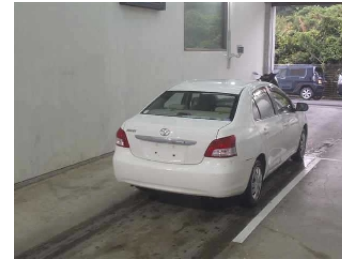

TOYOTA

BELTA

NIKKYO CO., LTD.

First Registration Year: 2008/12

Manufacture Year: 0

NK-388758

Model: SCP92
Grade: X
Fuel: Petrol
Drive Train: 2WD

Chassis No: SCP92-1054***
Engine:
Seats:

Transmission: AT
Mileage: 64,000 km
Engine Capacity: 1290 cc
Color: WHITE(068)

99.0
Exterior

99.0
Interior

Other Information:

Vehicle Options:

| | | | | |
|----------------|--------------|-------------|------------------|---------------|
| Pwr Steering | Pwr Window | Air Cond. | Stereo | Car CD |
| ABS | Airbag | Pwr Seat | Seat Heater | Pwr Mirror |
| Center Lock | Alloy Wheels | Grill Guard | Fog Lamp | Rear Spoiler |
| Rear Wiper | Sunroof | Spare Tire | Remote Key | Leather Seats |
| Cruise Control | Navi/TV | Spare Key | Operators Manual | |