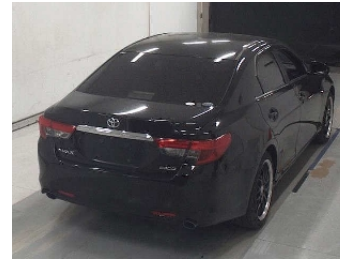

TOYOTA

MARKX

NIKKYO CO., LTD.

First Registration Year: 2003/10

Manufacture Year: 0

NK-388711

Model: GRX130
Grade: 250G F PACKAGE
Fuel: Petrol
Drive Train: 2WD

Chassis No: GRX130-6075***
Engine:
Seats:

Transmission: AT
Mileage: 67,000 km
Engine Capacity: 2490 cc
Color: BLACK(202)

0.0
Exterior

0.0
Interior

Other Information:

Vehicle Options:

Pwr Steering	Pwr Window	Air Cond.	Stereo	Car CD
ABS	Airbag	Pwr Seat	Seat Heater	Pwr Mirror
Center Lock	Alloy Wheels	Grill Guard	Fog Lamp	Rear Spoiler
Rear Wiper	Sunroof	Spare Tire	Remote Key	Leather Seats
Cruise Control	Navi/TV	Spare Key	Operators Manual	