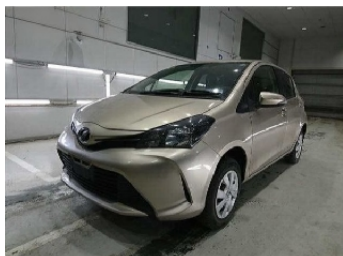

TOYOTA

VITZ

NIKKYO CO., LTD.

First Registration Year: 2016/3

Manufacture Year: 0

NK-388687

Model: NSP135
Grade: F 4WD
Fuel: Petrol
Drive Train: 4WD

Chassis No: NSP135-2057***
Engine:
Seats:

Transmission: AT
Mileage: 112,000 km
Engine Capacity: 1320 cc
Color: BEIGE MICA METALLIC(4R3)

0.0
Exterior

0.0
Interior

Other Information:

YEAR OF MANUFACTURE 2016

Vehicle Options:

Pwr Steering	Pwr Window	Air Cond.	Stereo	Car CD
ABS	Airbag	Pwr Seat	Seat Heater	Pwr Mirror
Center Lock	Alloy Wheels	Grill Guard	Fog Lamp	Rear Spoiler
Rear Wiper	Sunroof	Spare Tire	Remote Key	Leather Seats
Cruise Control	Navi/TV	Spare Key	Operators Manual	