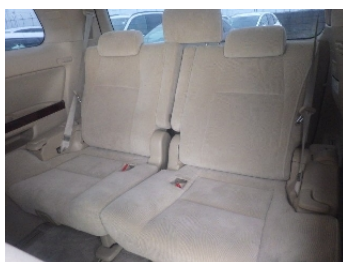

TOYOTA

ALPHARD

NIKKYO CO., LTD.

First Registration Year: 2008/7

Manufacture Year: 0

NK-388680

Model: ANH20W
Grade: 240G □AERO
Fuel: Petrol
Drive Train: 2WD

Chassis No: ANH20-8011***
Engine: 2AZ
Seats: 7

Transmission: AT
Mileage: 173,000 km
Engine Capacity: 2360 cc
Color: BLACK(202)

99.0
Exterior

99.0
Interior

Other Information:

Vehicle Options:

Pwr Steering	Pwr Window	Air Cond.	Stereo	Car CD
ABS	Airbag	Pwr Seat	Seat Heater	Pwr Mirror
Center Lock	Alloy Wheels	Grill Guard	Fog Lamp	Rear Spoiler
Rear Wiper	Sunroof	Spare Tire	Remote Key	Leather Seats
Cruise Control	Navi/TV	Spare Key	Operators Manual	