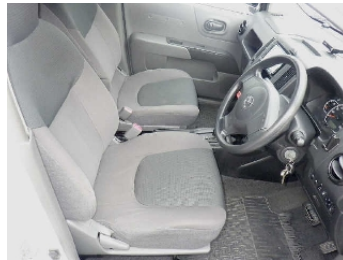

MAZDA

FAMILIA VAN (NISSAN AD VAN NV150 OEM)

NIKKYO CO., LTD.

First Registration Year: 2017/1
Manufacture Year: 0

NK-388613

Model: BVY12
Grade: 1.5 VE / POWER WINDOW
Fuel: Petrol
Drive Train: 2WD

Chassis No: BVY12-538***
Engine: HR15
Seats: 2(5)

Transmission: AT
Mileage: 102,000 km
Engine Capacity: 1490 cc
Color: WHITE(QM1)

3.5
Exterior

3.5
Interior

Other Information:

- * air condition * power windows * air bags * ABS * center door lock * power adjust door mirrors * remote key
- * navigation
- * window visors
- * Manufactured in 2017

Vehicle Options:

Pwr Steering	<input type="checkbox"/>	Pwr Window	<input type="checkbox"/>	Air Cond.	<input type="checkbox"/>	Stereo	<input type="checkbox"/>	Car CD	<input type="checkbox"/>
ABS	<input type="checkbox"/>	Airbag	<input type="checkbox"/>	Pwr Seat		Seat Heater		Pwr Mirror	<input type="checkbox"/>
Center Lock	<input type="checkbox"/>	Alloy Wheels		Grill Guard		Fog Lamp		Rear Spoiler	
Rear Wiper		Sunroof		Spare Tire	<input type="checkbox"/>	Remote Key	<input type="checkbox"/>	Leather Seats	
Cruise Control		Navi/TV	<input type="checkbox"/>	Spare Key		Operators Manual			