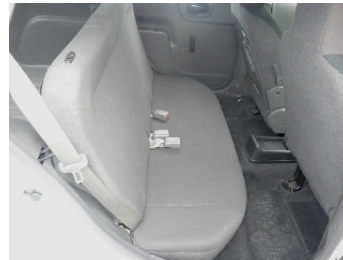

MAZDA

FAMILIA VAN (NISSAN AD VAN NV150 OEM)

NIKKYO CO., LTD.

First Registration Year: 2017/1
Manufacture Year: 0

NK-388613

Model: BVY12
Grade: 1.5 VE / POWER WINDOW
Fuel: Petrol
Drive Train: 2WD

Chassis No: BVY12-538***
Engine: HR15
Seats: 2(5)

Transmission: AT
Mileage: 102,000 km
Engine Capacity: 1490 cc
Color: WHITE(QM1)

3.5
Exterior

3.5
Interior

Other Information:

- * air condition * power windows * air bags * ABS * center door lock * power adjust door mirrors * remote key
- * navigation
- * window visors
- * Manufactured in 2017