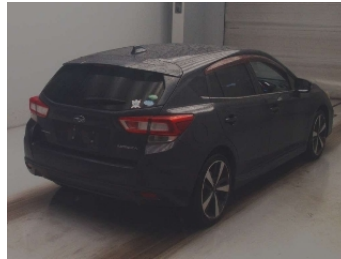

SUBARU

IMPREZA SPORT

NIKKYO CO., LTD.

First Registration Year: 2017/6

Manufacture Year: 0

NK-388599

Model: GT7

Chassis No: GT7-015***

Transmission: AT

Grade: 2.0i-S EYESIGHT

Mileage: 88,000 km

Fuel: Petrol

Engine:

Engine Capacity: 1990 cc

Drive Train: 4WD

Seats:

Color: GREY(61K)

0.0
Exterior

0.0
Interior

Other Information:

Vehicle Options:

Pwr Steering	Pwr Window	Air Cond.	Stereo	Car CD
ABS	Airbag	Pwr Seat	Seat Heater	Pwr Mirror
Center Lock	Alloy Wheels	Grill Guard	Fog Lamp	Rear Spoiler
Rear Wiper	Sunroof	Spare Tire	Remote Key	Leather Seats
Cruise Control	Navi/TV	Spare Key	Operators Manual	