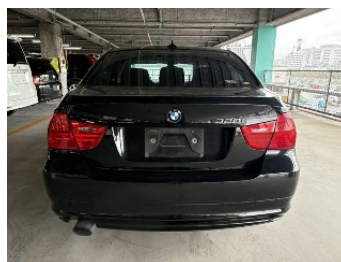

BMW

3 SERIES

NIKKYO CO., LTD.

First Registration Year: 2010/8

Manufacture Year: 0

NK-388473

Model: PG20

Chassis No: WBAPG360X0NM92\*\*\*

Transmission: AT

Grade: 320i / NAVI / PUSH START / ALLOY WHEEL

Mileage: 86,000 km

Fuel: Petrol

Engine:

Engine Capacity: 1990 cc

Drive Train: 2WD

Seats:

Color: BLACK

4.0  
Exterior

4.0  
Interior

Other Information:

Vehicle Options:

Pwr Steering	<input type="checkbox"/>	Pwr Window	<input type="checkbox"/>	Air Cond.	<input type="checkbox"/>	Stereo	<input type="checkbox"/>	Car CD	<input type="checkbox"/>
ABS	<input type="checkbox"/>	Airbag	<input type="checkbox"/>	Pwr Seat		Seat Heater		Pwr Mirror	<input type="checkbox"/>
Center Lock		Alloy Wheels	<input type="checkbox"/>	Grill Guard		Fog Lamp	<input type="checkbox"/>	Rear Spoiler	
Rear Wiper		Sunroof		Spare Tire		Remote Key	<input type="checkbox"/>	Leather Seats	
Cruise Control		Navi/TV	<input type="checkbox"/>	Spare Key		Operators Manual			