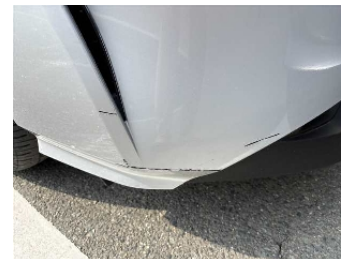

Transmission: AT  
Mileage: 94,000 km  
Engine Capacity: 1190 cc  
Color: SILVER(K23)

3.5  
Exterior

4.0  
Interior

Other Information:  
LOCATION: NAGOYA PORT.

Vehicle Options:

Pwr Steering	<input type="checkbox"/>	Pwr Window	<input type="checkbox"/>	Air Cond.	<input type="checkbox"/>	Stereo	<input type="checkbox"/>	Car CD	<input type="checkbox"/>
ABS	<input type="checkbox"/>	Airbag	<input type="checkbox"/>	Pwr Seat		Seat Heater		Pwr Mirror	<input type="checkbox"/>
Center Lock		Alloy Wheels		Grill Guard		Fog Lamp		Rear Spoiler	
Rear Wiper		Sunroof		Spare Tire		Remote Key	<input type="checkbox"/>	Leather Seats	
Cruise Control		Navi/TV	<input type="checkbox"/>	Spare Key		Operators Manual			