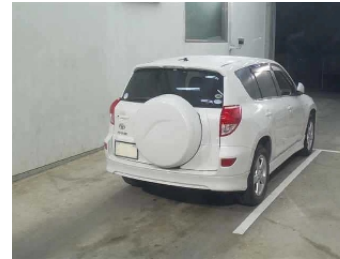

Transmission: AT

Grade: G AERO BODY KIT

Mileage: 103,000 km

Fuel: Petrol

Engine:

Engine Capacity: 2360 cc

Drive Train: 2WD

Seats:

Color: PEARL(070)

99.0
Exterior

99.0
Interior

Other Information:

Vehicle Options:

Pwr Steering	Pwr Window	Air Cond.	Stereo	Car CD
ABS	Airbag	Pwr Seat	Seat Heater	Pwr Mirror
Center Lock	Alloy Wheels	Grill Guard	Fog Lamp	Rear Spoiler
Rear Wiper	Sunroof	Spare Tire	Remote Key	Leather Seats
Cruise Control	Navi/TV	Spare Key	Operators Manual	