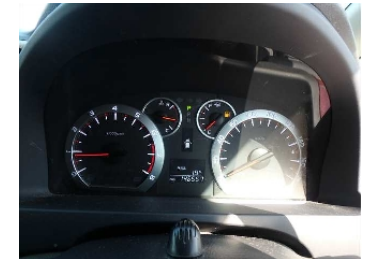

Transmission: AT

Grade: 240S / AW / FLIP DOWN MONITOR

Mileage: 146,000 km

Fuel: Petrol

Engine: 2AZ

Engine Capacity: 2360 cc

Drive Train: 2WD

Seats: 7

Color: BLACK(202)

3.5  
Exterior

4.0  
Interior

Other Information:

Vehicle Options:

Pwr Steering	O	Pwr Window	O	Air Cond.	O	Stereo		Car CD	
ABS	O	Airbag	O	Pwr Seat		Seat Heater		Pwr Mirror	O
Center Lock	O	Alloy Wheels	O	Grill Guard		Fog Lamp	O	Rear Spoiler	O
Rear Wiper	O	Sunroof		Spare Tire	O	Remote Key		Leather Seats	
Cruise Control		Navi/TV	O	Spare Key		Operators Manual			