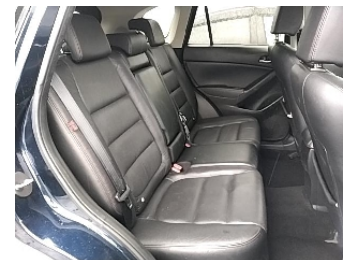

Color: DARK BLUE(42M)

99.0
Exterior

99.0
Interior

Other Information:

Vehicle Options:

Pwr Steering	Pwr Window	Air Cond.	Stereo	Car CD
ABS	Airbag	Pwr Seat	Seat Heater	Pwr Mirror
Center Lock	Alloy Wheels	Grill Guard	Fog Lamp	Rear Spoiler
Rear Wiper	Sunroof	Spare Tire	Remote Key	Leather Seats
Cruise Control	Navi/TV	Spare Key	Operators Manual	