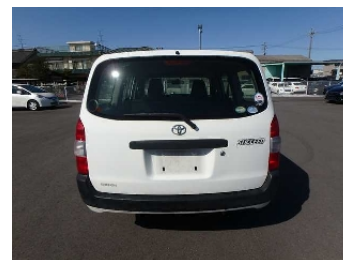

TOYOTA

SUCCEED VAN

NIKKYO CO., LTD.

First Registration Year: 2017/3

Manufacture Year: 0

NK-386712

Model: NCP160V

Chassis No: NCP160-0066***

Transmission: AT

Grade: 1.5 UL-X POWER WINDOW

Mileage: 146,000 km

Fuel: Petrol

Engine: 1NZ

Engine Capacity: 1490 cc

Drive Train: 2WD

Seats: 2(5)

Color: WHITE(058)

4.0
Exterior

3.5
Interior

Other Information:

- * air condition * power windows * air bags * ABS * center door lock * power adjust door mirrors * remote key
- * window visors
- * rear wiper
- * Manufactured in 2016/DECEMBER