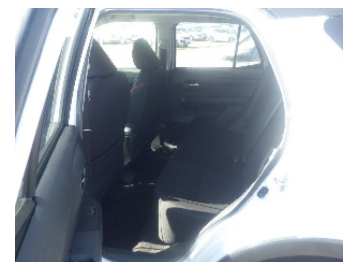

Color: PEARL(XH3)

99.0
Exterior

99.0
Interior

Other Information:

Vehicle Options:

Pwr Steering		Pwr Window		Air Cond.		Stereo		Car CD	
ABS		Airbag		Pwr Seat		Seat Heater		Pwr Mirror	
Center Lock		Alloy Wheels		Grill Guard		Fog Lamp		Rear Spoiler	
Rear Wiper		Sunroof		Spare Tire		Remote Key		Leather Seats	
Cruise Control		Navi/TV		Spare Key	O	Operators Manual			